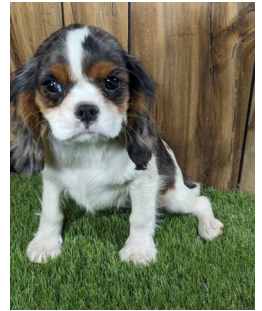

**Location: 151 State Hwy 76, Rocky Comfort, MO
(Outside of Wheaton)**

**Rain or Shine! Auction held inside pavilion! Concessions available!
Dogs will start selling at 10:00AM on Saturday!**

AUCTIONEER'S STATEMENT: